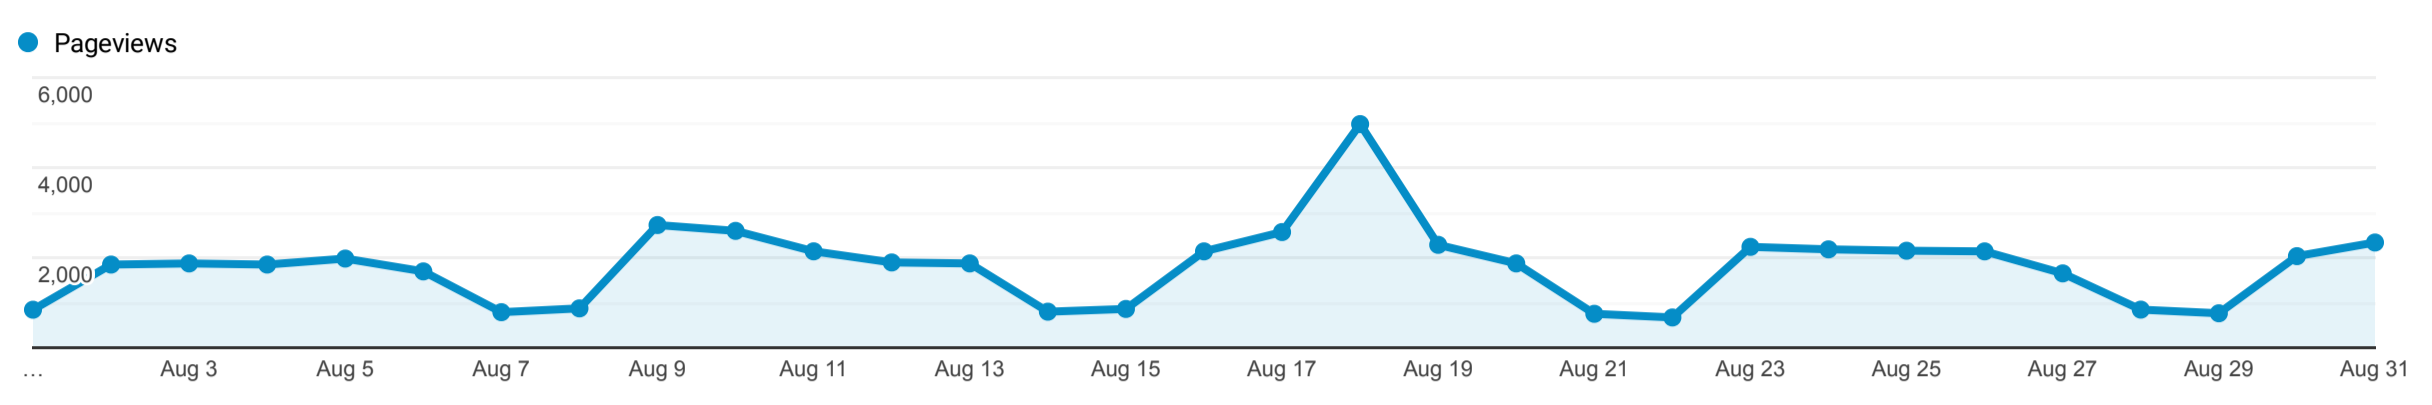

Overview

Aug 1, 2021 - Aug 31, 2021

All Users
100.00% Pageviews

Overview

Pageviews 55,967	Unique Pageviews 40,327	Avg. Time on Page 00:01:29	Bounce Rate 62.35%	% Exit 49.20%
---	--	---	---	--------------------------------------

Page	Pageviews	% Pageviews
1. /find-your-sbdc/	15,008	26.82%
2. /	13,377	23.90%
3. /state-stars-save-the-date-2020-2021/	3,737	6.68%
4. /conference2021/	2,418	4.32%
5. /members/	1,866	3.33%
6. /small-business/	1,124	2.01%
7. /how-to-pay-back-an-eidl-or-ppp-loan/	1,090	1.95%
8. /about-us/	1,033	1.85%
9. /statestars/	925	1.65%
10. /about-us/career-opportunities/	787	1.41%