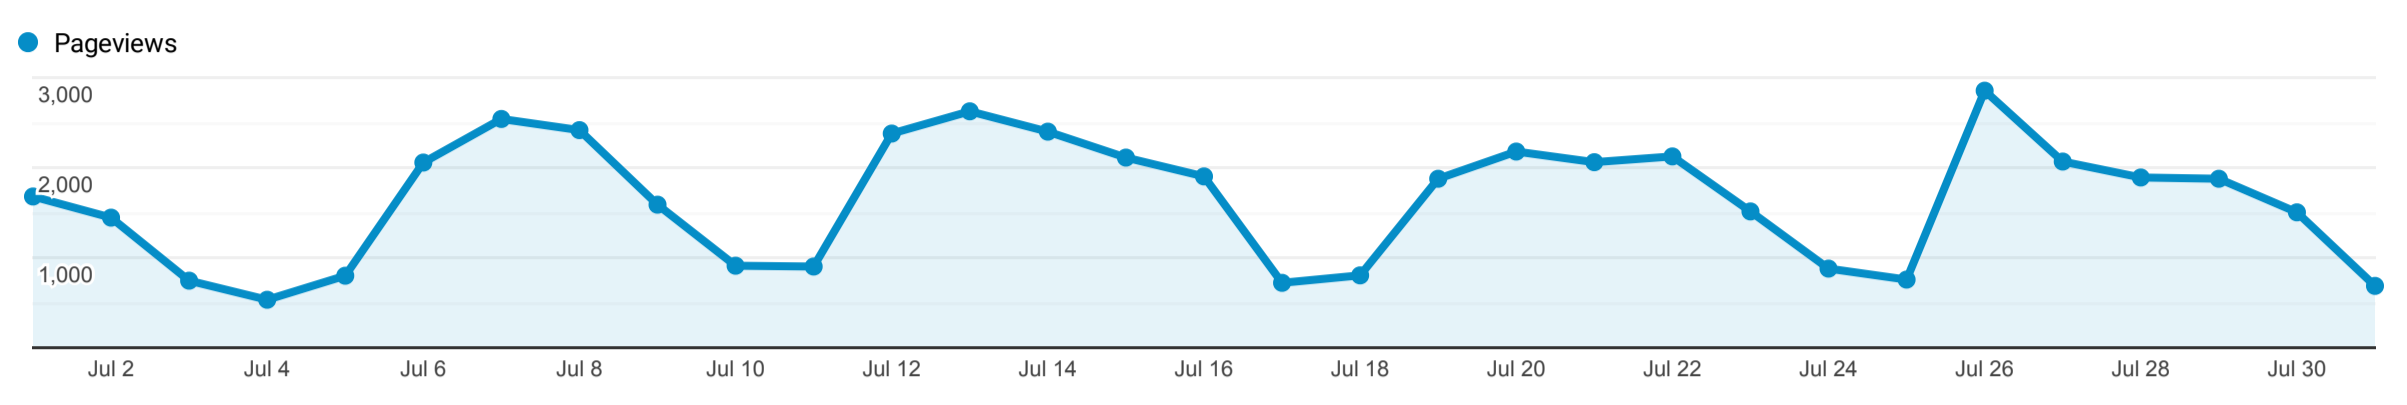

Overview

Jul 1, 2021 - Jul 31, 2021

All Users
100.00% Pageviews

Overview

Pageviews 50,684	Unique Pageviews 35,748	Avg. Time on Page 00:01:22	Bounce Rate 56.47%	% Exit 46.03%
-----------------------------------	--	---	-------------------------------------	--------------------------------

Page	Pageviews	% Pageviews
1. /find-your-sbdc/	15,641	30.86%
2. /	13,429	26.50%
3. /members/	1,881	3.71%
4. /conference2021/	1,673	3.30%
5. /small-business/	1,212	2.39%
6. /conference/2021-home/	1,078	2.13%
7. /about-us/	1,044	2.06%
8. /how-to-pay-back-an-eidl-or-ppp-loan/	843	1.66%
9. /about-us/career-opportunities/	754	1.49%
10. /nsbw/	439	0.87%