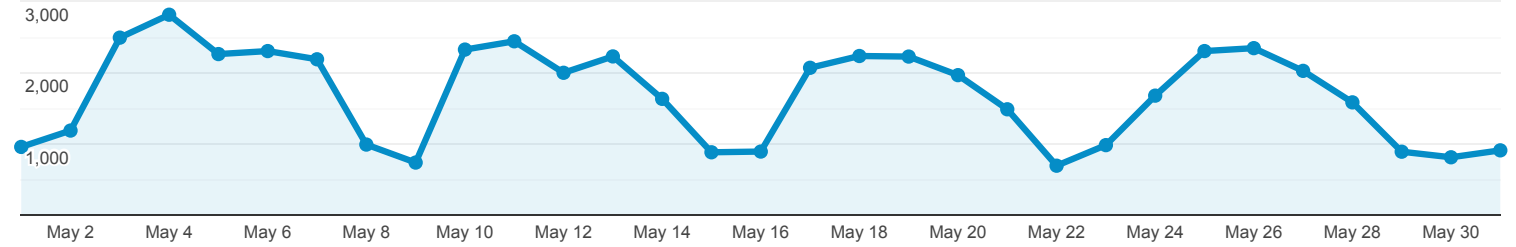

Overview

All Users
100.00% Pageviews

May 1, 2021 - May 31, 2021

Overview

Pageviews

<p>Pageviews</p> <p>52,483</p>	<p>Unique Pageviews</p> <p>35,974</p>	<p>Avg. Time on Page</p> <p>00:01:27</p>	<p>Bounce Rate</p> <p>58.76%</p>	<p>% Exit</p> <p>45.82%</p>
---------------------------------------	--	---	---	------------------------------------