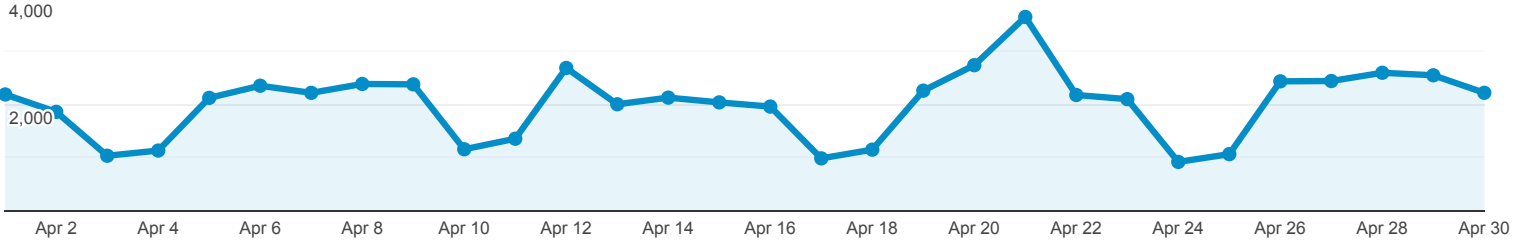

Overview

All Users  
100.00% Pageviews

Apr 1, 2021 - Apr 30, 2021

Overview

Pageviews

<b>Pageviews</b> <b>60,150</b>	<b>Unique Pageviews</b> <b>40,277</b>	<b>Avg. Time on Page</b> <b>00:01:20</b>	<b>Bounce Rate</b> <b>55.59%</b>	<b>% Exit</b> <b>43.16%</b>
-----------------------------------	--	---	-------------------------------------	--------------------------------

Page	Pageviews	% Pageviews
1. <a href="#">/find-your-sbdc/</a>	21,878	36.37%
2. <a href="#">/</a>	16,142	26.84%
3. <a href="#">/members/</a>	2,423	4.03%
4. <a href="#">/small-business/</a>	1,414	2.35%
5. <a href="#">/about-us/</a>	1,151	1.91%
6. <a href="#">/how-to-pay-back-an-eidl-or-ppp-loan/</a>	840	1.40%
7. <a href="#">/about-us/career-opportunities/</a>	759	1.26%
8. <a href="#">/blog/</a>	692	1.15%
9. <a href="#">/conference/2021-home/</a>	617	1.03%
10. <a href="#">/resources/sponsor-offers/</a>	478	0.79%