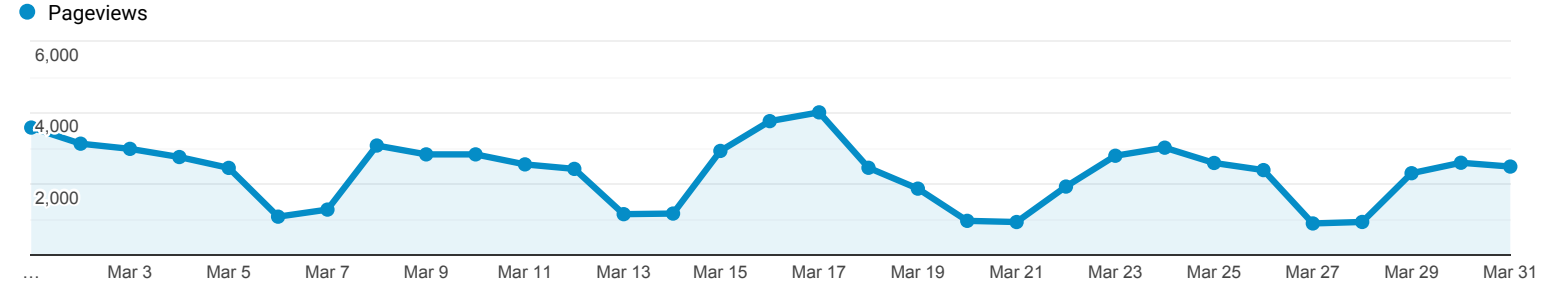

Overview

All Users
100.00% Pageviews

Mar 1, 2021 - Mar 31, 2021

Overview

Pageviews 72,089	Unique Pageviews 50,028	Avg. Time on Page 00:01:25	Bounce Rate 58.81%	% Exit 46.80%
-----------------------------------	--	---	-------------------------------------	--------------------------------