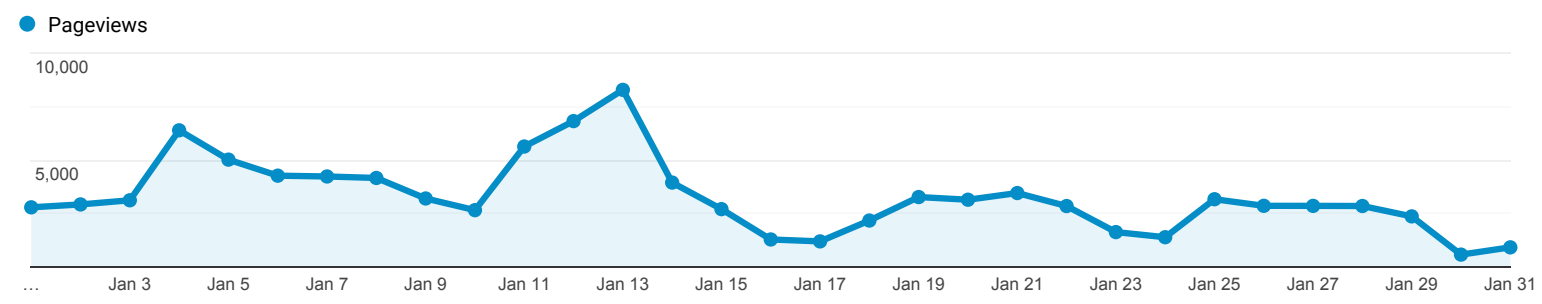

Overview

All Users
100.00% Pageviews

Jan 1, 2021 - Jan 31, 2021

Overview

Pageviews 102,488	Unique Pageviews 67,280	Avg. Time on Page 00:01:14	Bounce Rate 53.97%	% Exit 44.32%
------------------------------------	--	---	-------------------------------------	--------------------------------

Page	Pageviews	% Pageviews
1. /find-your-sbdc/	42,133	41.11%
2. /	23,304	22.74%
3. /find-your-sbdc-iframe/	7,625	7.44%
4. /members/	6,125	5.98%
5. /small-business/	1,922	1.88%
6. /about-us/	1,753	1.71%
7. /about-us/career-opportunities/	1,111	1.08%
8. /conference/2020-home/	880	0.86%
9. /resources/sponsor-offers/	844	0.82%
10. /about-us/americas-sbdc-staff/	631	0.62%