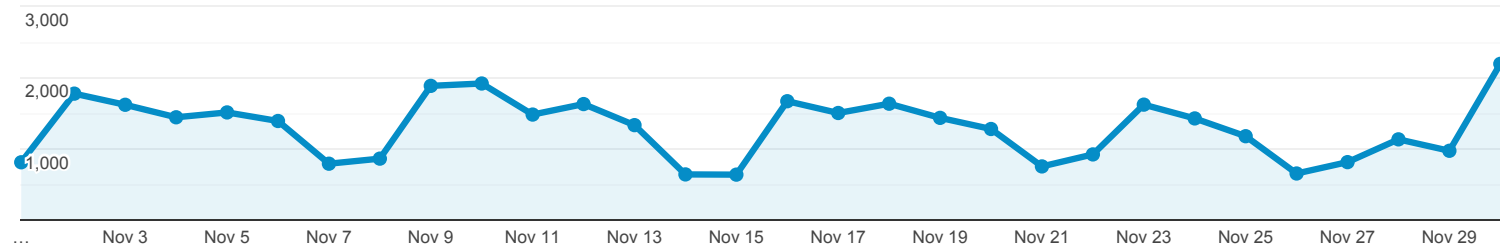

Overview

All Users
100.00% Pageviews

Nov 1, 2020 - Nov 30, 2020

Overview

Pageviews

Pageviews 38,922	Unique Pageviews 26,441	Avg. Time on Page 00:01:33	Bounce Rate 58.83%	% Exit 44.83%
-----------------------------------	--	---	-------------------------------------	--------------------------------