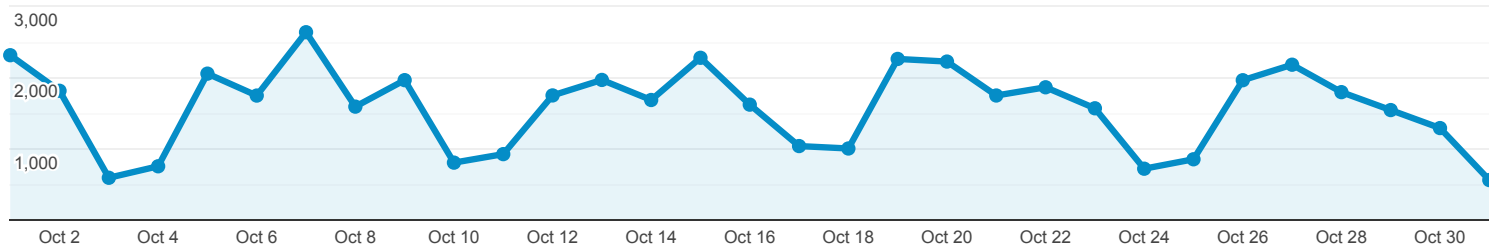

Overview

All Users  
100.00% Pageviews

Oct 1, 2020 - Oct 31, 2020

Overview

Pageviews

Pageviews

49,123

Unique Pageviews

33,658

Avg. Time on Page

00:01:34

Bounce Rate

59.40%

% Exit

46.20%

Page	Pageviews	% Pageviews
1. /small-business-consulting-and-training/find-your-sbdc/	14,766	30.06%
2. /	13,431	27.34%
3. /conference/2020-home/	3,822	7.78%
4. /members/	1,410	2.87%
5. /about-us/	1,269	2.58%
6. /about-us/career-opportunities/	891	1.81%
7. /resources/elearning/	478	0.97%
8. /resources/sponsor-offers/	456	0.93%
9. /members/coronavirus-information/	444	0.90%
10. /sbna/	444	0.90%