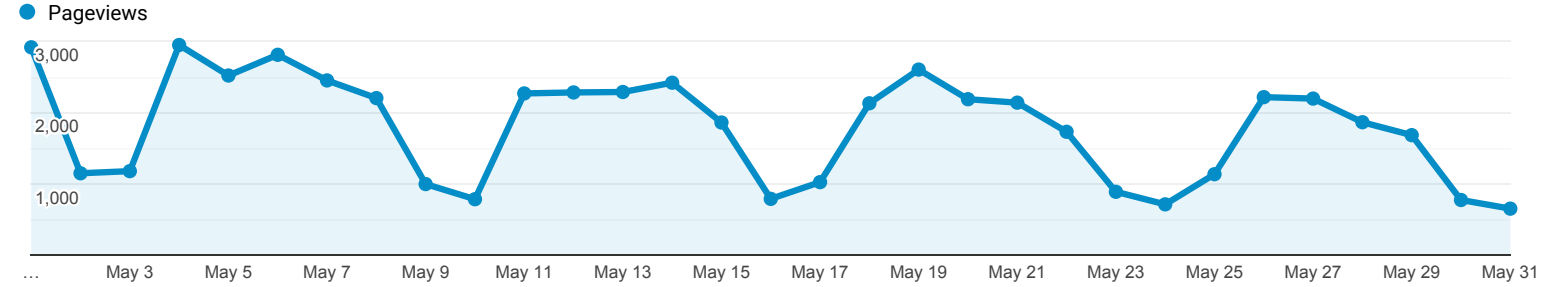

Overview

All Users
100.00% Pageviews

May 1, 2020 - May 31, 2020

Overview

Pageviews 55,785	Unique Pageviews 39,373	Avg. Time on Page 00:01:46	Bounce Rate 53.57%	% Exit 45.60%
---	--	---	---	--------------------------------------