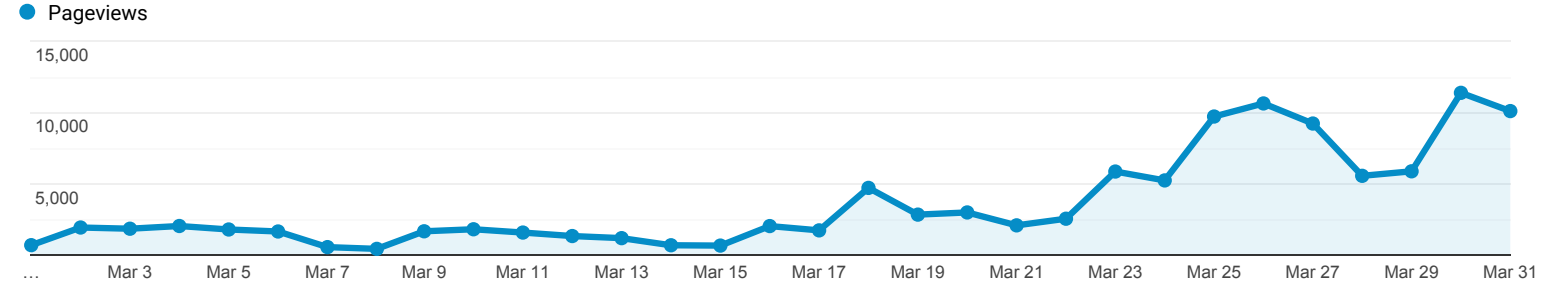

Overview

**All Users**  
100.00% Pageviews

Mar 1, 2020 - Mar 31, 2020

Overview

<b>Pageviews</b> <b>112,790</b>	<b>Unique Pageviews</b> <b>84,113</b>	<b>Avg. Time on Page</b> <b>00:02:14</b>	<b>Bounce Rate</b> <b>58.36%</b>	<b>% Exit</b> <b>57.67%</b>
------------------------------------	--	---	-------------------------------------	--------------------------------

Page	Pageviews	% Pageviews
1. <a href="/coronavirus-information/">/coronavirus-information/</a>	38,323	33.98%
2. <a href="/small-business-consulting-and-training/find-your-sbdc/">/small-business-consulting-and-training/find-your-sbdc/</a>	30,082	26.67%
3. <a href="/">/</a>	16,421	14.56%
4. <a href="/about-us/">/about-us/</a>	3,671	3.25%
5. <a href="/members/">/members/</a>	2,048	1.82%
6. <a href="/members/sbdc-information/sbdcday/">/members/sbdc-information/sbdcday/</a>	1,014	0.90%
7. <a href="/members/coronavirus-information/">/members/coronavirus-information/</a>	888	0.79%
8. <a href="/resources/sponsor-offers/">/resources/sponsor-offers/</a>	881	0.78%
9. <a href="/conference/2020-home/">/conference/2020-home/</a>	822	0.73%
10. <a href="/about-us/career-opportunities/">/about-us/career-opportunities/</a>	819	0.73%