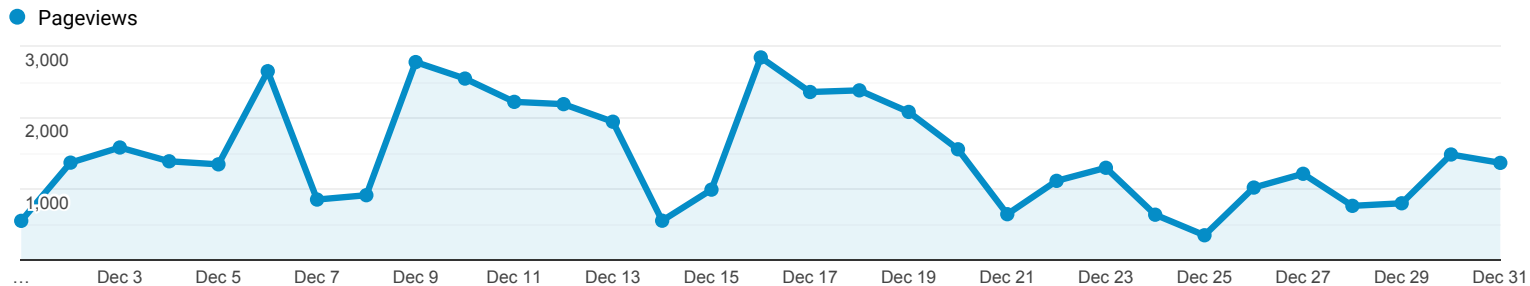

Overview

All Users
100.00% Pageviews

Dec 1, 2019 - Dec 31, 2019

Overview

Pageviews 45,752	Unique Pageviews 18,285	Avg. Time on Page 00:00:45	Bounce Rate 17.03%	% Exit 25.47%
-----------------------------------	--	---	-------------------------------------	--------------------------------