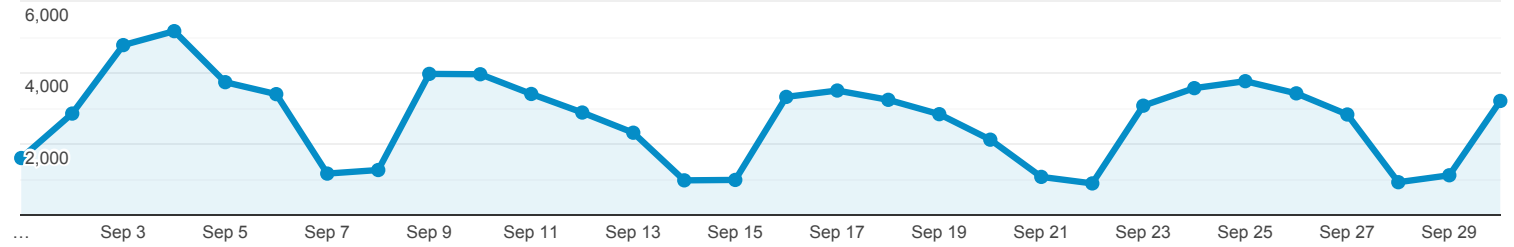

Overview

All Users  
100.00% Pageviews

Sep 1, 2019 - Sep 30, 2019

Overview

Pageviews

<b>Pageviews</b> <span>81,271</span>	<b>Unique Pageviews</b> <span>27,269</span>	<b>Avg. Time on Page</b> <span>00:00:50</span>	<b>Bounce Rate</b> <span>7.87%</span>	<b>% Exit</b> <span>21.58%</span>
---	--	---	--	--------------------------------------