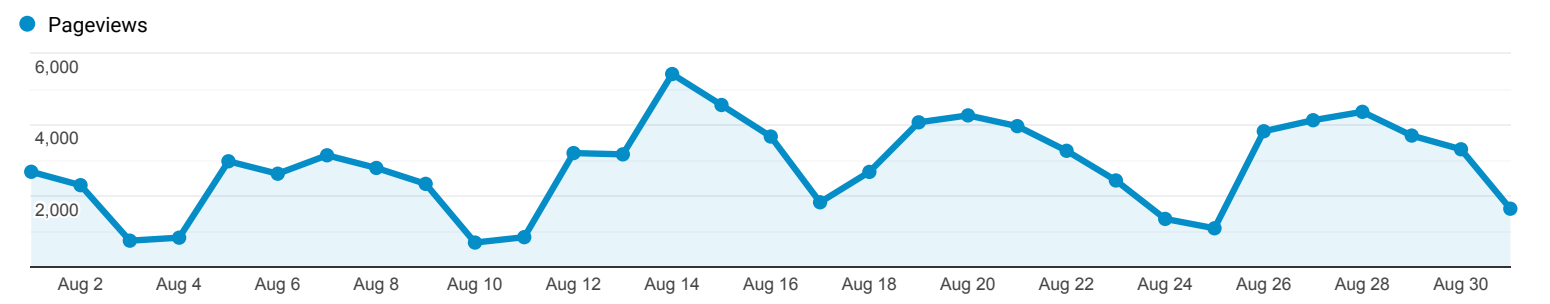

Overview

 All Users  
100.00% Pageviews

Aug 1, 2019 - Aug 31, 2019

Overview

<b>Pageviews</b> <span>87,767</span>	<b>Unique Pageviews</b> <span>29,903</span>	<b>Avg. Time on Page</b> <span>00:00:52</span>	<b>Bounce Rate</b> <span>7.48%</span>	<b>% Exit</b> <span>22.54%</span>
---	--	---	--	--------------------------------------

Page	Pageviews	% Pageviews
1. /	25,037	28.53%
2. /small-business-consulting-and-training/find-your-sbdc/	23,099	26.32%
3. /conference/2019-home/	12,924	14.73%
4. /conference/2019-home/conference-app-instructions/	2,226	2.54%
5. /about-us/	2,161	2.46%
6. /members/	1,963	2.24%
7. /about-us/career-opportunities/	1,958	2.23%
8. /resources/sponsor-offers/	1,239	1.41%
9. /conference/2019-home/prospectus/	1,176	1.34%
10. /conference/future-conferences/	1,047	1.19%