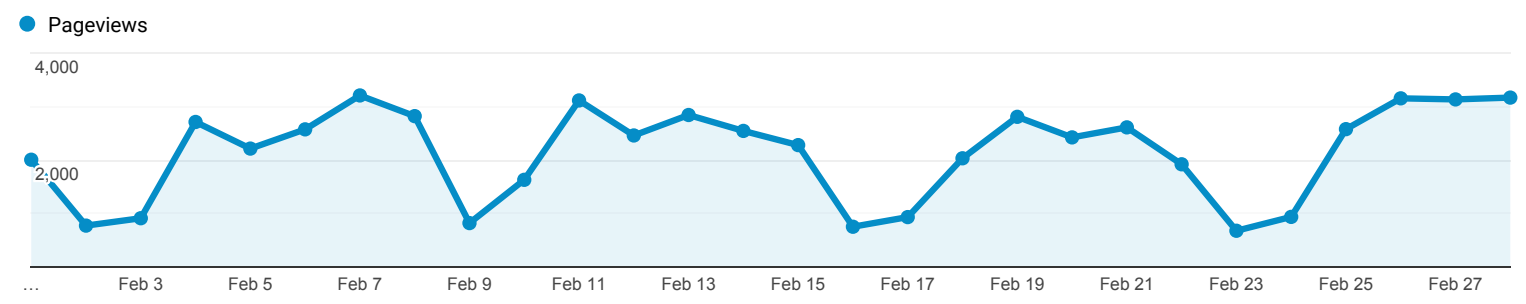

Overview

 All Users
100.00% Pageviews

Feb 1, 2019 - Feb 28, 2019

Overview

Pageviews 60,124	Unique Pageviews 21,951	Avg. Time on Page 00:00:43	Bounce Rate 6.63%	% Exit 21.34%
---	--	---	--	--------------------------------------