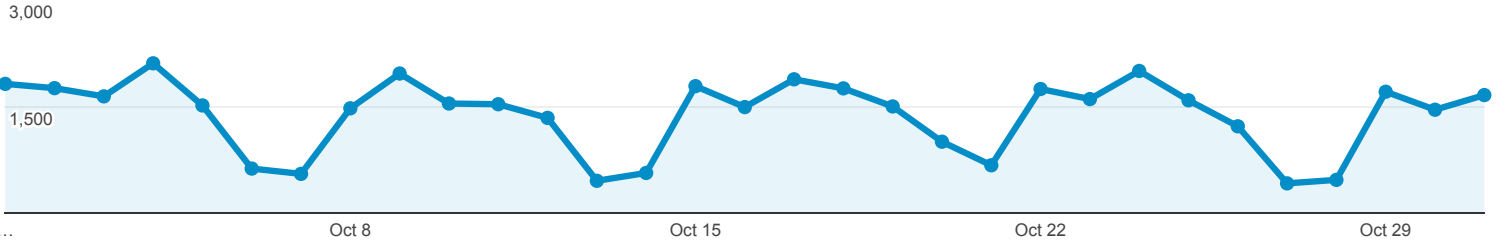

Overview

All Users
100.00% Pageviews

Oct 1, 2018 - Oct 31, 2018

Overview

Pageviews

Pageviews 42,569	Unique Pageviews 15,456	Avg. Time on Page 00:00:39	Bounce Rate 6.95%	% Exit 21.98%
-----------------------------------	--	---	------------------------------------	--------------------------------