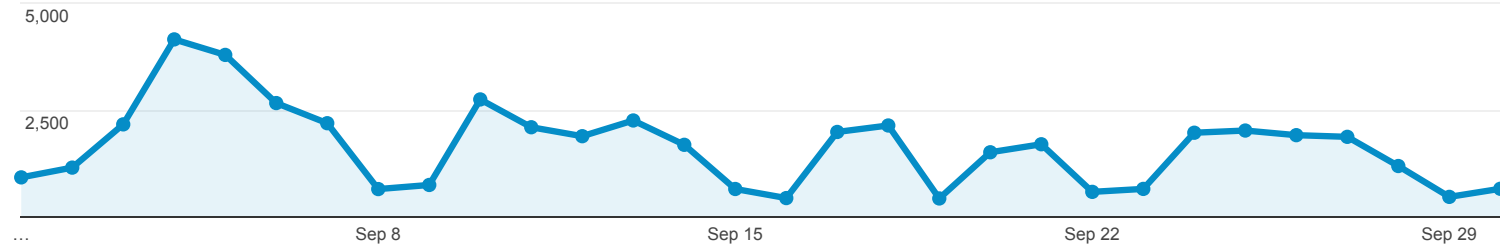

Overview

All Users
100.00% Pageviews

Sep 1, 2018 - Sep 30, 2018

Overview

Pageviews

Pageviews 49,206	Unique Pageviews 18,865	Avg. Time on Page 00:00:46	Bounce Rate 6.82%	% Exit 24.03%

Page	Pageviews	% Pageviews
1. /home/find-your-sbdc/	10,573	21.49%
2. /	9,489	19.28%
3. /conference/2018-home/	9,103	18.50%
4. /members/	1,861	3.78%
5. /about-us/career-opportunities/	1,759	3.57%
6. /about-us/	1,716	3.49%
7. /conference/future-conferences/	1,093	2.22%
8. /conference/	627	1.27%
9. /about-us/americas-sbdc-staff/	586	1.19%
10. /conference/2019-home/	552	1.12%