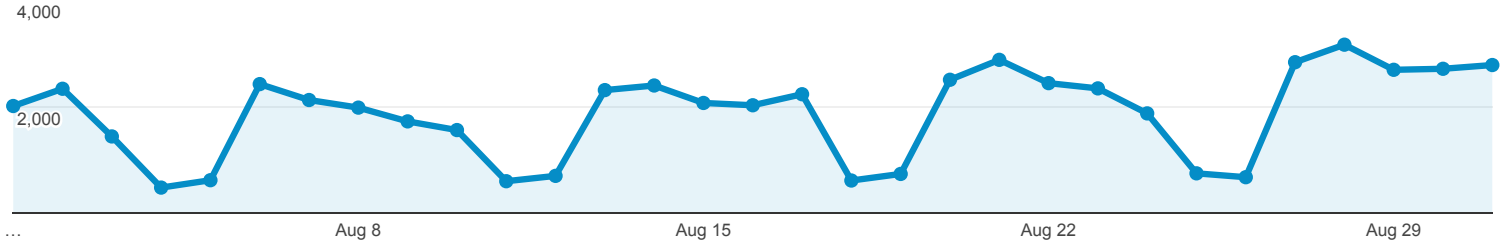

Overview

All Users  
100.00% Pageviews

Aug 1, 2018 - Aug 31, 2018

Overview

Pageviews

<p>Pageviews</p> <p><b>57,564</b></p>	<p>Unique Pageviews</p> <p><b>21,736</b></p>	<p>Avg. Time on Page</p> <p><b>00:00:52</b></p>	<p>Bounce Rate</p> <p><b>8.39%</b></p>	<p>% Exit</p> <p><b>23.74%</b></p>
---------------------------------------	--	---	--	------------------------------------

Page	Pageviews	% Pageviews
1. <a href="/conference/2018-home/">/conference/2018-home/</a>	11,972	20.80%
2. <a href="/home/find-your-sbdc/">/home/find-your-sbdc/</a>	11,865	20.61%
3. <a href="/">/</a>	10,575	18.37%
4. <a href="/members/">/members/</a>	2,258	3.92%
5. <a href="/about-us/career-opportunities/">/about-us/career-opportunities/</a>	2,211	3.84%
6. <a href="/about-us/">/about-us/</a>	1,683	2.92%
7. <a href="/conference/">/conference/</a>	1,112	1.93%
8. <a href="/conference/future-conferences/">/conference/future-conferences/</a>	960	1.67%
9. <a href="/conference/2018-home/prospectus/">/conference/2018-home/prospectus/</a>	958	1.66%
10. <a href="/about-us/americas-sbdc-staff/">/about-us/americas-sbdc-staff/</a>	672	1.17%