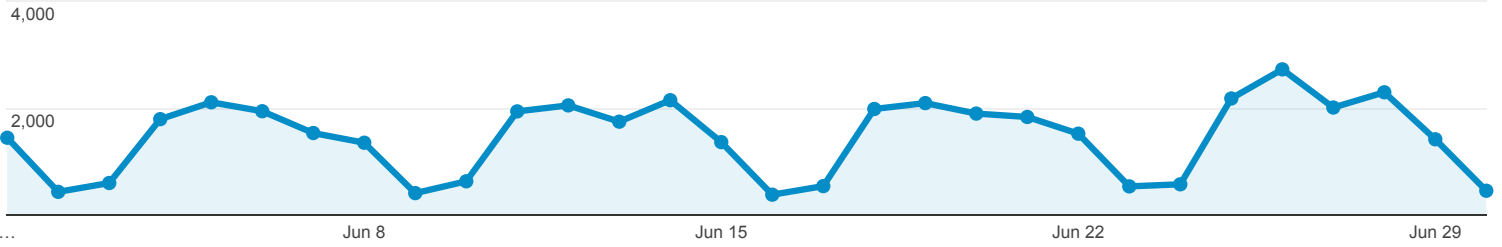

Overview

All Users
100.00% Pageviews

Jun 1, 2018 - Jun 30, 2018

Overview

Pageviews

Pageviews 43,803	Unique Pageviews 16,743	Avg. Time on Page 00:00:50	Bounce Rate 10.12%	% Exit 23.63%
-----------------------------------	--	---	-------------------------------------	--------------------------------