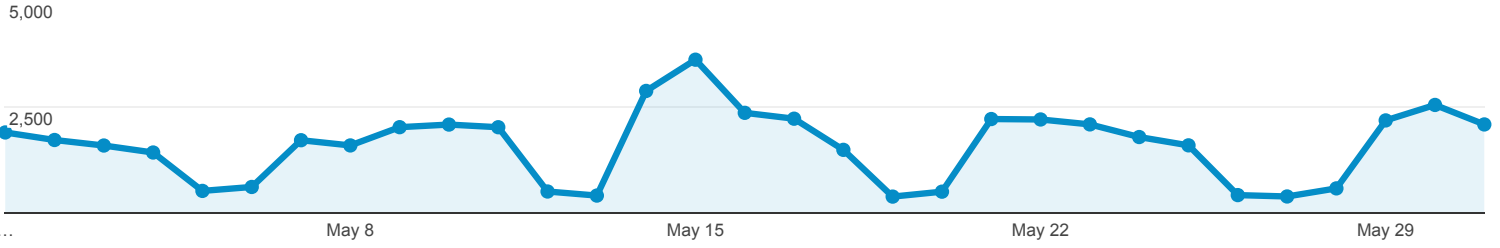

Overview

All Users
100.00% Pageviews

May 1, 2018 - May 31, 2018

Overview

Pageviews

<p>Pageviews</p> <p>49,133</p>	<p>Unique Pageviews</p> <p>18,076</p>	<p>Avg. Time on Page</p> <p>00:00:52</p>	<p>Bounce Rate</p> <p>6.30%</p>	<p>% Exit</p> <p>22.74%</p>
---------------------------------------	--	---	--	------------------------------------

Page	Pageviews	% Pageviews
1. /home/find-your-sbdc/	11,745	23.90%
2. /	9,635	19.61%
3. /conference/2018-home/	7,587	15.44%
4. /about-us/career-opportunities/	2,135	4.35%
5. /members/	2,132	4.34%
6. /about-us/	1,522	3.10%
7. /conference/2018-home/prospectus/	889	1.81%
8. /conference/future-conferences/	690	1.40%
9. /national-small-business-week/	659	1.34%
10. /about-us/americas-sbdc-staff/	597	1.22%