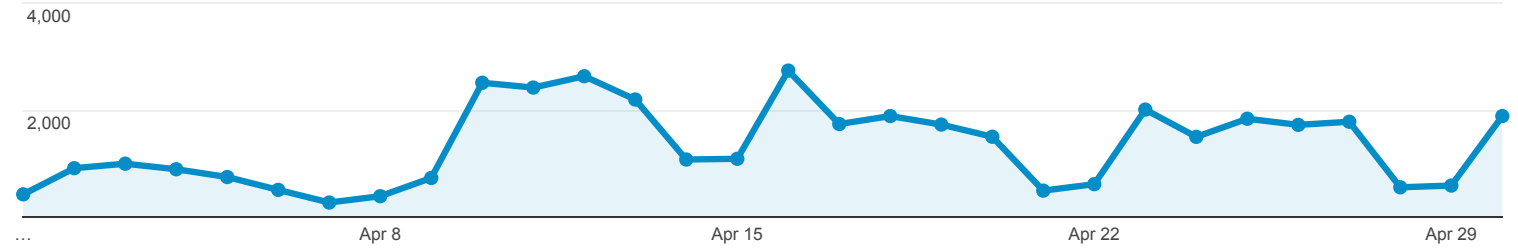

Overview

All Users
100.00% Pageviews

Apr 1, 2018 - Apr 30, 2018

Overview

Pageviews

Pageviews 40,269	Unique Pageviews 15,714	Avg. Time on Page 00:00:54	Bounce Rate 22.68%	% Exit 23.23%
-----------------------------------	--	---	-------------------------------------	--------------------------------