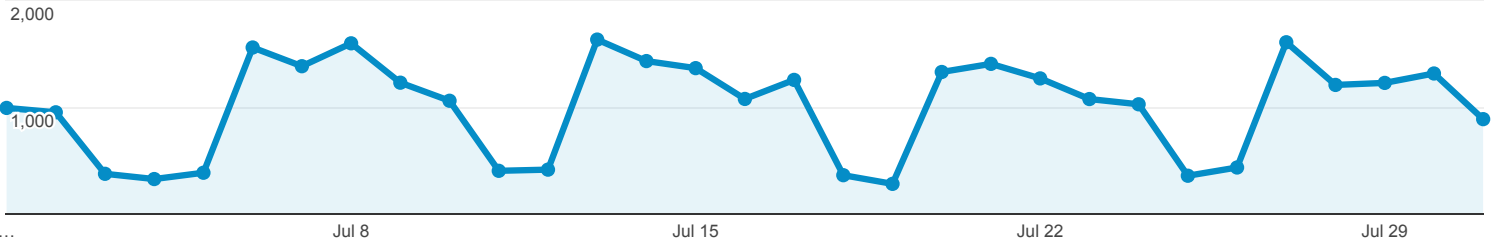

Jul 1, 2015 - Jul 31, 2015

Overview

All Sessions
100.00%

Overview

Pageviews

Pageviews 31,207	Unique Pageviews 21,755	Avg. Time on Page 00:01:43	Bounce Rate 46.61%	% Exit 38.11%
-----------------------------------	--	---	-------------------------------------	--------------------------------

Page	Pageviews	% Pageviews
1. /	7,401	23.72%
2. /home/find-your-sbdc/	6,295	20.17%
3. /conference/	5,192	16.64%
4. /about-us/career-opportunities/	1,343	4.30%
5. /members/	1,273	4.08%
6. /conference/attendees/	913	2.93%
7. /resources/sponsor-offers/	770	2.47%
8. /about-us/	744	2.38%
9. /conference/future-conferences/	554	1.78%
10. /blog/	398	1.28%