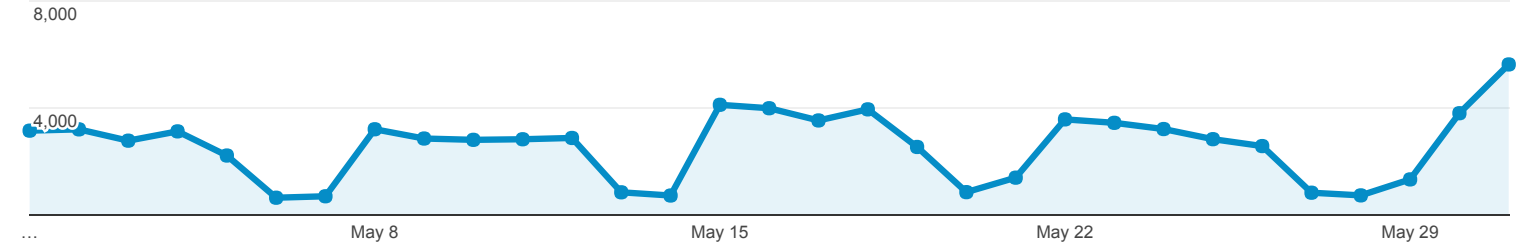

May 1, 2017 - May 31, 2017

Overview

All Users
100.00% Pageviews

Overview

Pageviews

Pageviews 80,029	Unique Pageviews 20,311	Avg. Time on Page 00:00:32	Bounce Rate 3.76%	% Exit 14.76%
----------------------------	-----------------------------------	--------------------------------------	-----------------------------	-------------------------