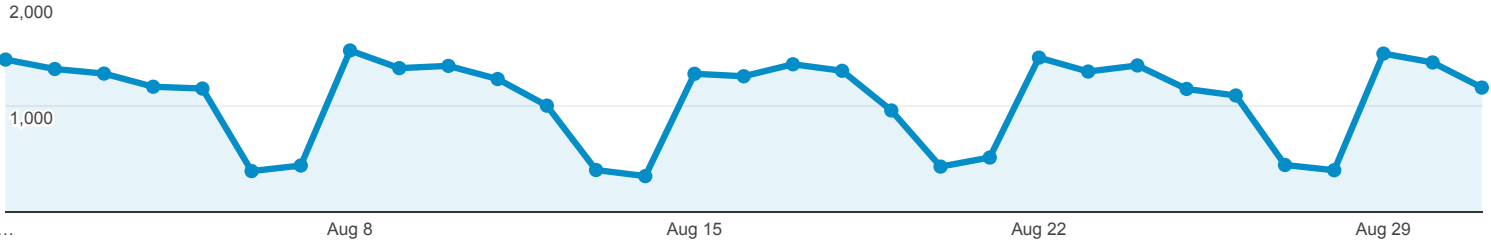

Aug 1, 2016 - Aug 31, 2016

Overview

All Users
100.00% Pageviews

Overview

Pageviews

Pageviews 32,731	Unique Pageviews 22,378	Avg. Time on Page 00:01:43	Bounce Rate 48.38%	% Exit 38.94%
-----------------------------------	--	---	-------------------------------------	--------------------------------