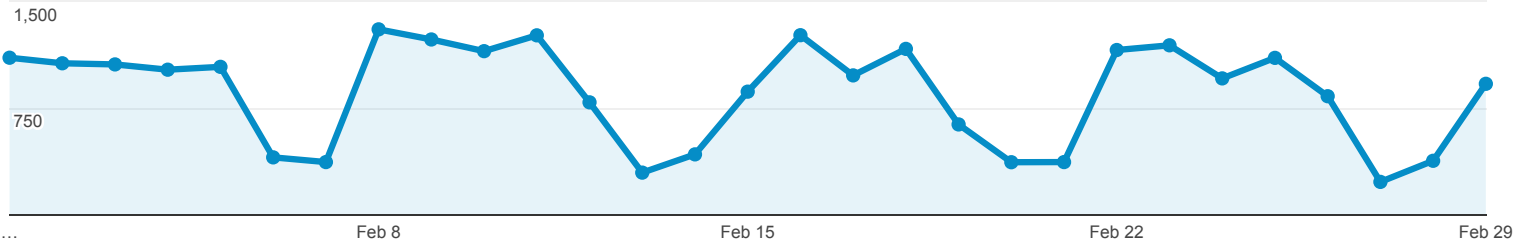

# Overview

All Users  
100.00% Pageviews

## Overview

Pageviews

Pageviews

24,899

Unique Pageviews

17,200

Avg. Time on Page

00:01:30